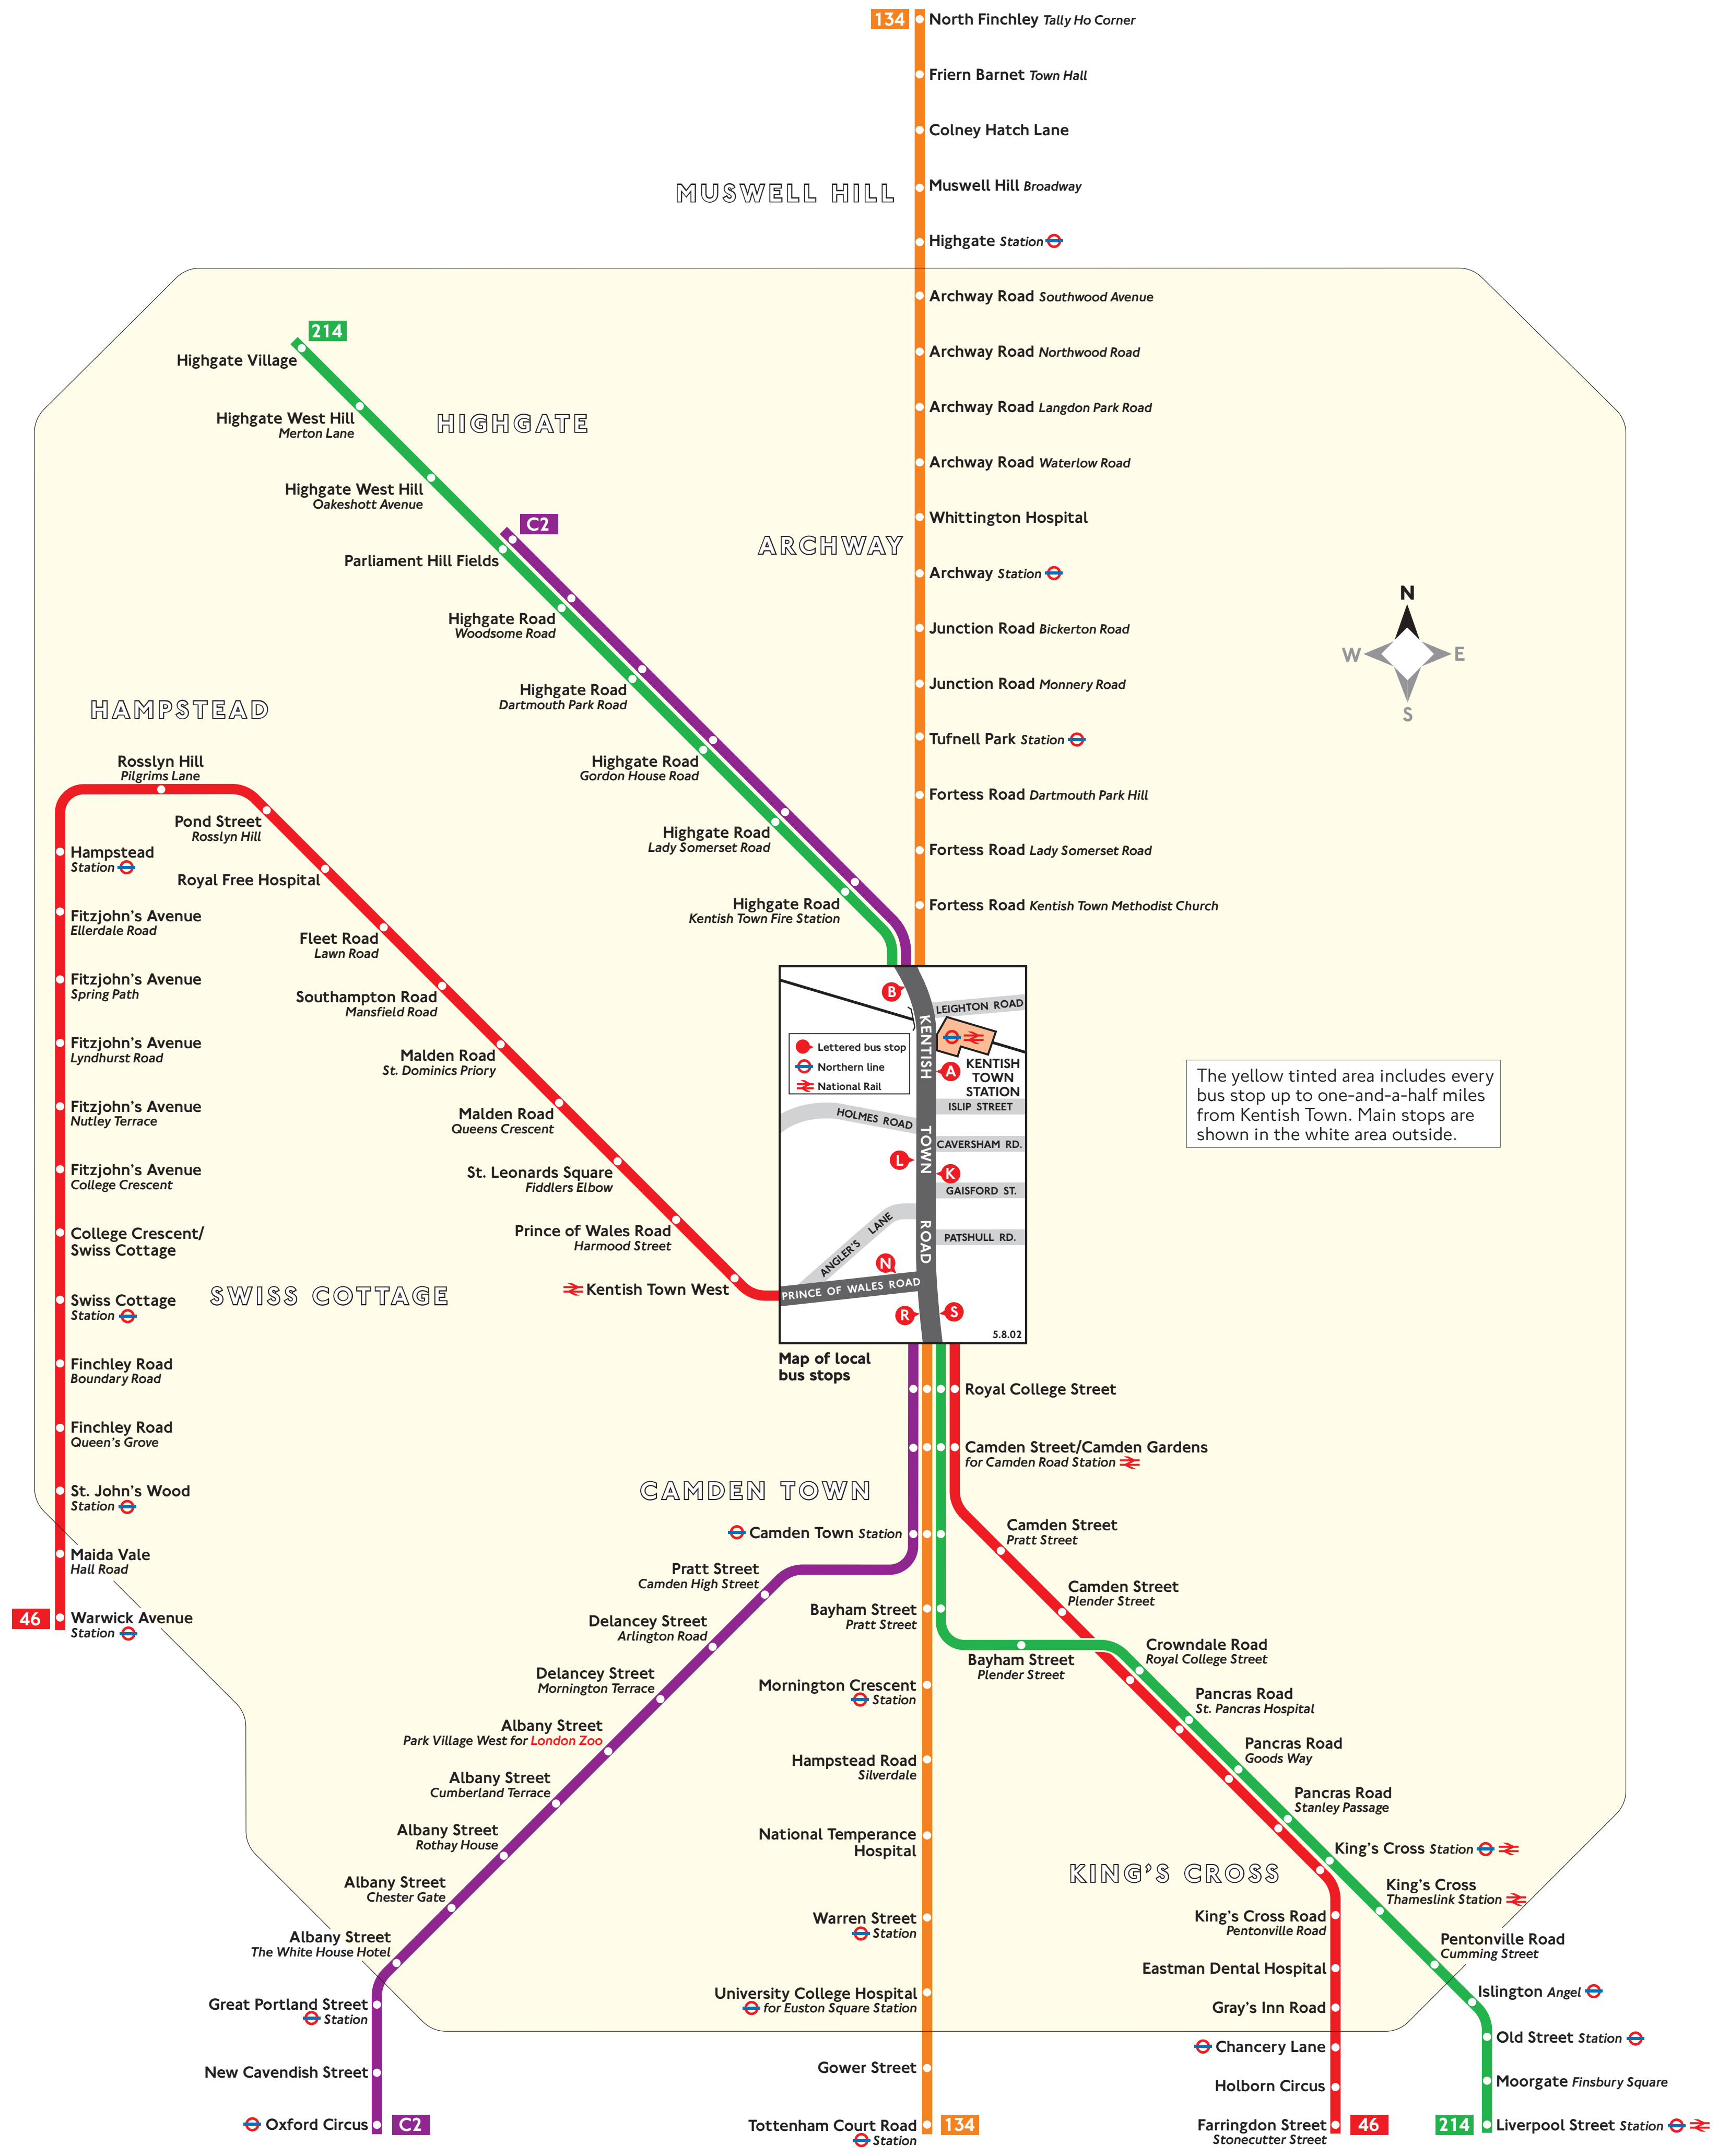

Destination	Bus service	Bus stops
A		
Albany Street Chester Gate, Cumberland Terrace, Park Village West for London Zoo, Rothay House, and The White House Hotel	C2	ⓐ ⓑ ⓓ
Archway Road Langdon Park Road, Northwood Road, Southwood Avenue, and Waterloo Road	134, N20, N134	ⓐ ⓑ ⓓ
Archway Station	134, N20, N134	ⓐ ⓑ ⓓ
B		
Barnet Church	N20	ⓐ ⓑ ⓓ
Bayham Street Plender Street	214, N214	ⓐ ⓑ ⓓ
Bayham Street Pratt Street	134, 214, N20, N134, N214	ⓐ ⓑ ⓓ
C		
Camden Gardens for Camden Road Station	46	ⓐ ⓑ
Camden Street Plender Street and Pratt Street	46	ⓐ ⓑ
Camden Town Station	134, 214, C2, N20, N134, N214	ⓐ ⓑ ⓓ
Chancery Lane	46	ⓐ ⓑ
College Crescent/Swiss Cottage	46	ⓐ
Colney Hatch Lane	134, N134	ⓐ ⓑ ⓓ
Crowndale Road Royal College Street	46	ⓐ ⓑ
D		
Delancey Street Arlington Road and Mornington Terrace	C2	ⓐ ⓑ ⓓ
E		
East Finchley	N20	ⓐ ⓑ ⓓ
Eastman Dental Hospital	46	ⓐ ⓑ
Euston Station	N20	ⓐ ⓑ ⓓ
F		
Farringdon Street Stonecutter Street	46	ⓐ ⓑ
Finchley Central	N20	ⓐ ⓑ ⓓ
Finchley Road Boundary Road and Queen's Grove	46	ⓐ
Fitzjohn's Avenue College Crescent, Ellerdale Road, Lyndhurst Road, Nutley Terrace and Spring Path	46	ⓐ
Fleet Road Lawn Road	46	ⓐ
Fortess Road Dartmouth Park Hill, Kentish Town Methodist Church and Lady Somerset Road	134, N20, N134	ⓐ ⓑ ⓓ
Friern Barnet Town Hall	134, N134	ⓐ ⓑ ⓓ
G		
Gower Street	134, N20, N134	ⓐ ⓑ ⓓ
Gray's Inn Road	46	ⓐ ⓑ
Great Portland Street Station	C2	ⓐ ⓑ ⓓ
H		
Hampstead Station	46	ⓐ
Hampstead Road Silverdale	134, N134	ⓐ ⓑ ⓓ
High Barnet	N20	ⓐ ⓑ ⓓ
Highgate Station	134, N20, N134	ⓐ ⓑ ⓓ
I		
Islington Angel	214, N214	ⓐ ⓑ ⓓ
J		
Junction Road Bickerton Road and Monnery Road	134, N20, N134	ⓐ ⓑ ⓓ
K		
Kentish Town West	46	ⓐ
King's Cross Station	46	ⓐ ⓑ
King's Cross Thameslink Station	214, N214	ⓐ ⓑ ⓓ
King's Cross Road Pentonville Road	46	ⓐ ⓑ
L		
Liverpool Street Station	214, N214	ⓐ ⓑ ⓓ
London Zoo	C2 to Albany Street	ⓐ ⓑ ⓓ
M		
Maida Vale Hall Road	46	ⓐ
N		
National Temperance Hospital	134, N134	ⓐ ⓑ ⓓ
New Cavendish Street	C2	ⓐ ⓑ ⓓ
North Finchley Tally Ho Corner	134, N20, N134	ⓐ ⓑ ⓓ
O		
Old Street Station	214, N214	ⓐ ⓑ ⓓ
Oxford Circus	C2	ⓐ ⓑ ⓓ
P		
Pancras Road Goods Way and Stanley Passage	46	ⓐ ⓑ
Parliament Hill Fields	214, C2, N214	ⓐ ⓑ ⓓ
Pentonville Road Cumming Street	214, N214	ⓐ ⓑ ⓓ
Pond Street Rosslyn Hill	46	ⓐ
Pratt Street Camden High Street	C2	ⓐ ⓑ ⓓ
Prince of Wales Road Harmood Street	46	ⓐ
R		
Rosslyn Hill Pilgrims Lane	46	ⓐ
S		
Royal College Street	46	ⓐ ⓑ
Royal Free Hospital	46	ⓐ
T		
Tottenham Court Road Station	134, N20, N134	ⓐ ⓑ ⓓ
Trafalgar Square for Charing Cross	N20	ⓐ ⓑ ⓓ
Tufnell Park Station	134, N20, N134	ⓐ ⓑ ⓓ
U		
University College Hospital for Euston Square Station	134, N20, N134	ⓐ ⓑ ⓓ
W		
Warren Street Station	134, N134	ⓐ ⓑ ⓓ
Warwick Avenue Station	46	ⓐ
Whittington Hospital	134, N20, N134	ⓐ ⓑ ⓓ

Destination	Bus service	Bus stops
Highgate Road Dartmouth Park Road, Gordon House Road, Kentish Town Fire Station, Lady Somerset Road and Woodsome Road	214, C2, N214	ⓐ ⓑ ⓓ
Highgate Village	214, N214	ⓐ ⓑ ⓓ
Highgate West Hill Merton Lane and Oakeshott Avenue	214, N214	ⓐ ⓑ ⓓ
Holborn Circus	46	ⓐ ⓑ
I		
Islington Angel	214, N214	ⓐ ⓑ ⓓ
J		
Junction Road Bickerton Road and Monnery Road	134, N20, N134	ⓐ ⓑ ⓓ
K		
Kentish Town West	46	ⓐ
King's Cross Station	46	ⓐ ⓑ
King's Cross Thameslink Station	214, N214	ⓐ ⓑ ⓓ
King's Cross Road Pentonville Road	46	ⓐ ⓑ
L		
Liverpool Street Station	214, N214	ⓐ ⓑ ⓓ
London Zoo	C2 to Albany Street	ⓐ ⓑ ⓓ
M		
Maida Vale Hall Road	46	ⓐ

Destination	Bus service	Bus stops
Malden Road Queens Crescent and St. Dominics Priory	46	ⓐ
Moorgate Finsbury Square	214, N214	ⓐ ⓑ ⓓ
Mornington Crescent Station	134, N20, N134	ⓐ ⓑ ⓓ
Muswell Hill Broadway	134, N134	ⓐ ⓑ ⓓ
N		
National Temperance Hospital	134, N134	ⓐ ⓑ ⓓ
New Cavendish Street	C2	ⓐ ⓑ ⓓ
North Finchley Tally Ho Corner	134, N20, N134	ⓐ ⓑ ⓓ
O		
Old Street Station	214, N214	ⓐ ⓑ ⓓ
Oxford Circus	C2	ⓐ ⓑ ⓓ
P		
Pancras Road Goods Way and Stanley Passage	46	ⓐ ⓑ
Parliament Hill Fields	214, C2, N214	ⓐ ⓑ ⓓ
Pentonville Road Cumming Street	214, N214	ⓐ ⓑ ⓓ
Pond Street Rosslyn Hill	46	ⓐ
Pratt Street Camden High Street	C2	ⓐ ⓑ ⓓ
Prince of Wales Road Harmood Street	46	ⓐ
R		
Rosslyn Hill Pilgrims Lane	46	ⓐ

Destination	Bus service	Bus stops
Royal College Street	46	ⓐ ⓑ
Royal Free Hospital	46	ⓐ
S		
St. John's Wood Station	46	ⓐ
St. Leonards Square Fiddlers Elbow	46	ⓐ
St. Pancras Hospital	46	ⓐ ⓑ
	214, N214	ⓐ ⓑ ⓓ
Southampton Road Mansfield Road	46	ⓐ
Swiss Cottage Station	46	ⓐ
T		
Tottenham Court Road Station	134, N20, N134	ⓐ ⓑ ⓓ
Trafalgar Square for Charing Cross	N20	ⓐ ⓑ ⓓ
Tufnell Park Station	134, N20, N134	ⓐ ⓑ ⓓ
U		
University College Hospital for Euston Square Station	134, N20, N134	ⓐ ⓑ ⓓ
W		
Warren Street Station	134, N134	ⓐ ⓑ ⓓ
Warwick Avenue Station	46	ⓐ
Whittington Hospital	134, N20, N134	ⓐ ⓑ ⓓ

Information correct at time of going to print - August 2002

London Travel Information
020 7222 1234
24 hours

Textphone
020 7918 3015

www.transportforlondon.gov.uk
www.tflwap.gov.uk/